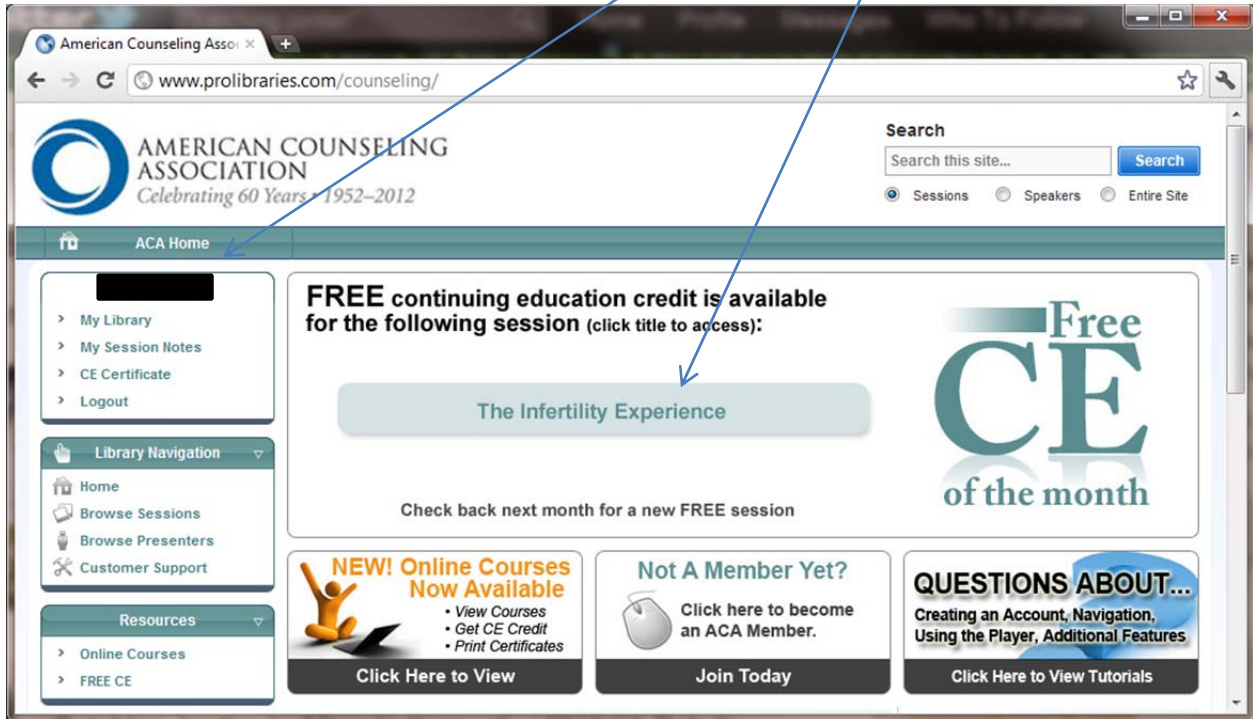

Visit <http://learning.counseling.org>. You will be taken to the page below that will redirect you to the new site. Click on the link below if you are not automatically redirected within 5 seconds.

If you are not yet logged into the ACA site, you will see the image below. Please note that the course title changes each month. Log in to make the Free CE image link active. (See second screenshot below)

Now that you are logged in, you will see your name here, and can click here to sign up for the course. Please note that the course title changes each month.

After clicking on the 'Free CE of the Month' graphic, you will be directed to the screen below. Your name will appear above the login. And you can click below to access the course.