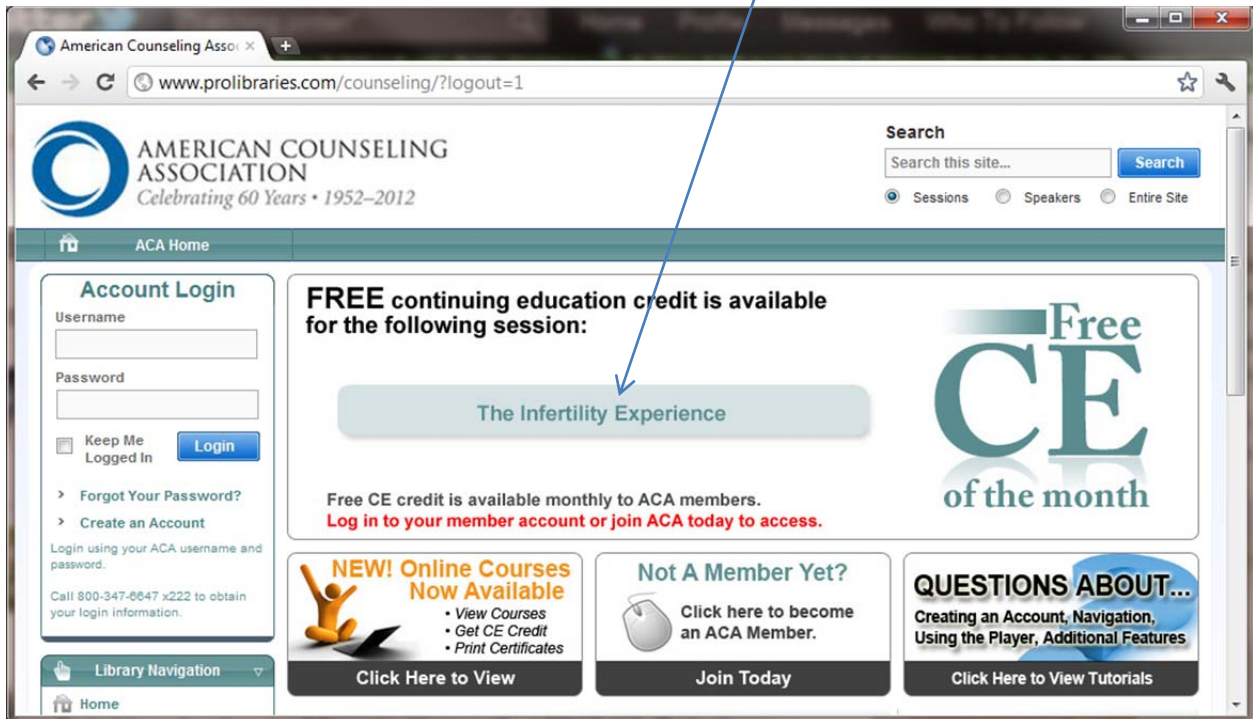

Visit <http://learning.counseling.org>. You will be taken to the page below that will redirect you to the new site. Click on the link below if you are not automatically redirected within 5 seconds.

If you are not yet logged into the ACA site, you will see the image below. Please note that the course title changes each month. Log in to make the Free CE image link active. (See second screenshot below)

Now that you are logged in, you will see your name here, and can click here to sign up for the course. Please note that the course title changes each month.

After clicking on the 'Free CE of the Month' graphic, you will be directed to the screen below. Your name will appear above the login. And you can click below to access the course.