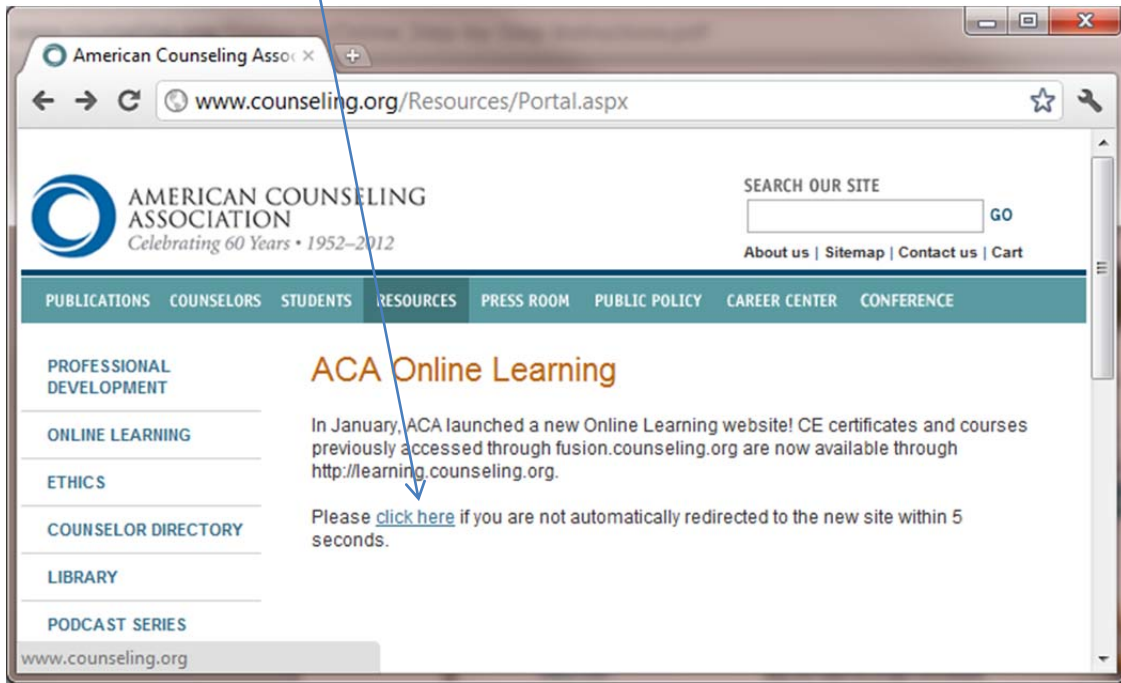

Visit <http://learning.counseling.org>. You will be taken to the page below that will redirect you to the new site. Click on the link below if you are not automatically redirected within 5 seconds.

If you are not yet logged into the ACA site, you will see the image below. Please note that the course title changes each month. Log in to make the Free CE image link active. (See second screenshot below)

Now that you are logged in, you will see your name here, and can click here to sign up for the course. Please note that the course title changes each month.

After clicking on the 'Free CE of the Month' graphic, you will be directed to the screen below. Your name will appear above the login. And you can click below to access the course.